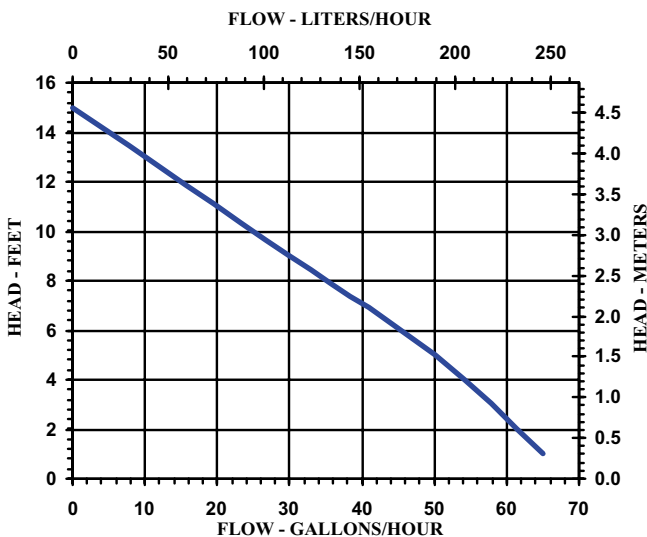

VCMA-15 SERIES

Features

- Vertical type pump unit
- 1/2 gallon Leakproof, rustproof, ABS tank with mounting tabs
- Stainless steel motor shaft
- 3 drain holes
- 3/8" O.D. barbed discharge adapter
- Optional Safety Switch
- 15' shut-off head
- 6' power cord
- UL/CSA listed
- Thermal overload protected
- Suitable for High-Efficiency, gas furnace condensate

Construction

- Motor — 1/60 HP
- Intermittent Liquid Temp. up to — 120° F
- Discharge — 3/8" OD barbed
- Housing — ABS
- Cover — ABS
- Volute — Glass filled polypropylene
- Impeller — Glass filled polypropylene

The VCMA Series is a fully automatic condensate removal pump with 1/2 gallon capacity. The series features a vertical-type pump with stainless steel motor shaft, rust proof, high-impact ABS tank and motor cover, 3 drain holes, removable 3/8" O.D. barbed check valve. (ULS) models include a safety switch that can be connected to shut down the air conditioner condenser or wired to an alarm to warn of possible tank overflow. (T) models include 20' of 3/8" ID tubing. Pump is rated for high-efficiency gas furnace applications that produce an acidic condensate. Thermally protected motor is UL and CSA listed.

Little Giant Pump Co.

VCMA-15 SERIES

Specifications

Model No.	Item No.	Discharge Size	Listing(s)	HP	Volts	Hertz	Amps	Watts	Performance (GPH @ Head)				Shut Off		Pwr. Cord (ft)	Weight (Lbs.)
									1'	5'	10'	20'	Feet	PSI		
VCMA-15UL	554401	3/8" OD Barbed	UL/CSA	1/60	115	60	1	60	65	50	25	0	15	6.5	6	4.40
VCMA-15ULT	554411	3/8" OD Barbed	UL/CSA	1/60	115	60	1	60	65	50	25	0	15	6.5	6	5.80
VCMA-15ULS	554405	3/8" OD Barbed	UL/CSA	1/60	115	60	1	60	65	50	25	0	15	6.5	6	4.40
VCMA-15ULST	554415	3/8" OD Barbed	UL/CSA	1/60	115	60	1	60	65	50	25	0	15	6.5	6	5.80