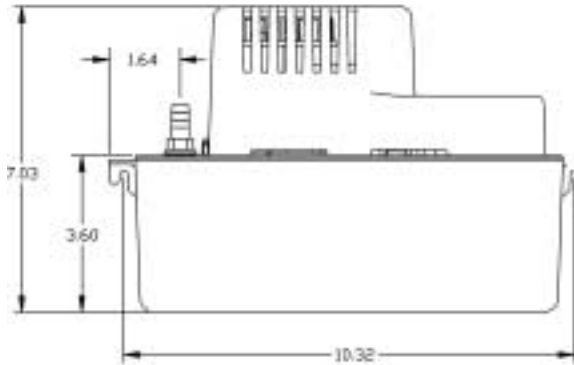

VCMA-15 SERIES

Features

- Vertical type pump unit
- 1/2 gallon Leakproof, rustproof, ABS tank with mounting tabs
- Stainless steel motor shaft
- 3 drain holes
- 3/8" O.D. barbed discharge adapter
- Optional Safety Switch
- 15' shut-off head
- 6' power cord
- UL/CSA listed
- Thermal overload protected
- Suitable for High-Efficiency, gas furnace condensate

Construction

- Motor — 1/60 HP
- Intermittent Liquid Temp. up to — 120° F
- Discharge — 3/8" OD barbed
- Housing — ABS
- Cover — ABS
- Volute — Glass filled polypropylene
- Impeller — Glass filled polypropylene

The VCMA Series is a fully automatic condensate removal pump with 1/2 gallon capacity. The series features a vertical-type pump with stainless steel motor shaft, rust proof, high-impact ABS tank and motor cover, 3 drain holes, removable 3/8" O.D. barbed check valve. (ULS) models include a safety switch that can be connected to shut down the air conditioner condenser or wired to an alarm to warn of possible tank overflow. (T) models include 20' of 3/8" ID tubing. Pump is rated for high-efficiency gas furnace applications that produce an acidic condensate. Thermally protected motor is UL and CSA listed.

Little Giant Pump Co.

VCMA-15 SERIES

Specifications

Model No.	Item No.	Discharge Size	Listing(s)	HP	Volts	Hertz	Amps	Watts	Performance (GPH @ Head)				Shut Off		Pwr. Cord (ft)	Weight (Lbs.)
									1'	5'	10'	20'	Feet	PSI		
VCMA-15UL	554401	3/8" OD Barbed	UL/CSA	1/60	115	60	1	60	65	50	25	0	15	6.5	6	4.40
VCMA-15ULT	554411	3/8" OD Barbed	UL/CSA	1/60	115	60	1	60	65	50	25	0	15	6.5	6	5.80
VCMA-15ULS	554405	3/8" OD Barbed	UL/CSA	1/60	115	60	1	60	65	50	25	0	15	6.5	6	4.40
VCMA-15ULST	554415	3/8" OD Barbed	UL/CSA	1/60	115	60	1	60	65	50	25	0	15	6.5	6	5.80